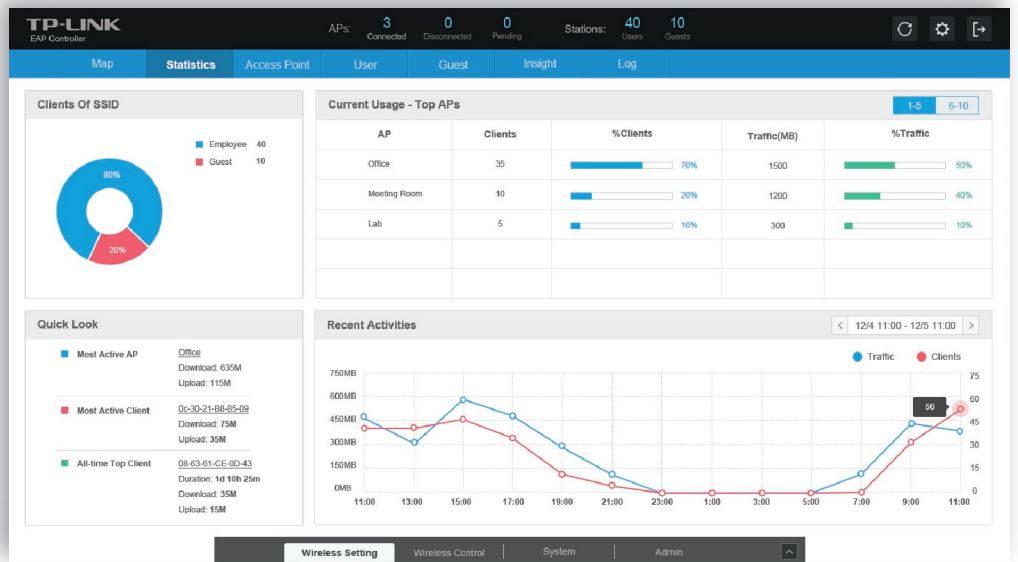

300Mbps Wireless N Gigabit Ceiling Mount Access Point

EAP120

▣ Highlights

- Wireless N speed up to 300Mbps
- The EAP Controller Software enables administrators to manage hundreds of EAPs easily from any PC on the network
- Clustering function greatly simplified business wireless network management, to easy manage up to 24 EAP120
- Supports PoE (802.3af) for convenient installation
- Ceiling mounting design with chassis make it easy to deploy on a wall or ceiling
- Captive portal provides one convenient method of authentication for Wi-Fi guests
- Multi-SSID divides multiple wireless networks for different users
- Enterprise class Wi-Fi security help to decrease network security threats.
- Gigabit ethernet port enables bandwidth-intensive application or multimedia transferring

Hardware

- 1 Gigabit Ethernet Port
- 1 Console Port
- 2*4dBi Internal Antennas
- Dimensions: 7.1*7.1*1.9 in. (180*180*47.5mm)

Details:<http://www.tplink.com/en/Support/>
 German/Austrian/Swiss users are not included

EAP Controller Software – simple and scalable business Wi-Fi management

The EAP Controller Software enables administrators to manage hundreds of EAPs easily from any PC on the network. Includes such administrative features as centralized configuration, real-time monitoring, and graphical analysis of network traffic.

Real-time monitoring of your wireless network

- Directly view traffic on any individual AP on the network
- Graphical activity of clients connected to the network
- Visual analytics of overall network usage and traffic distribution