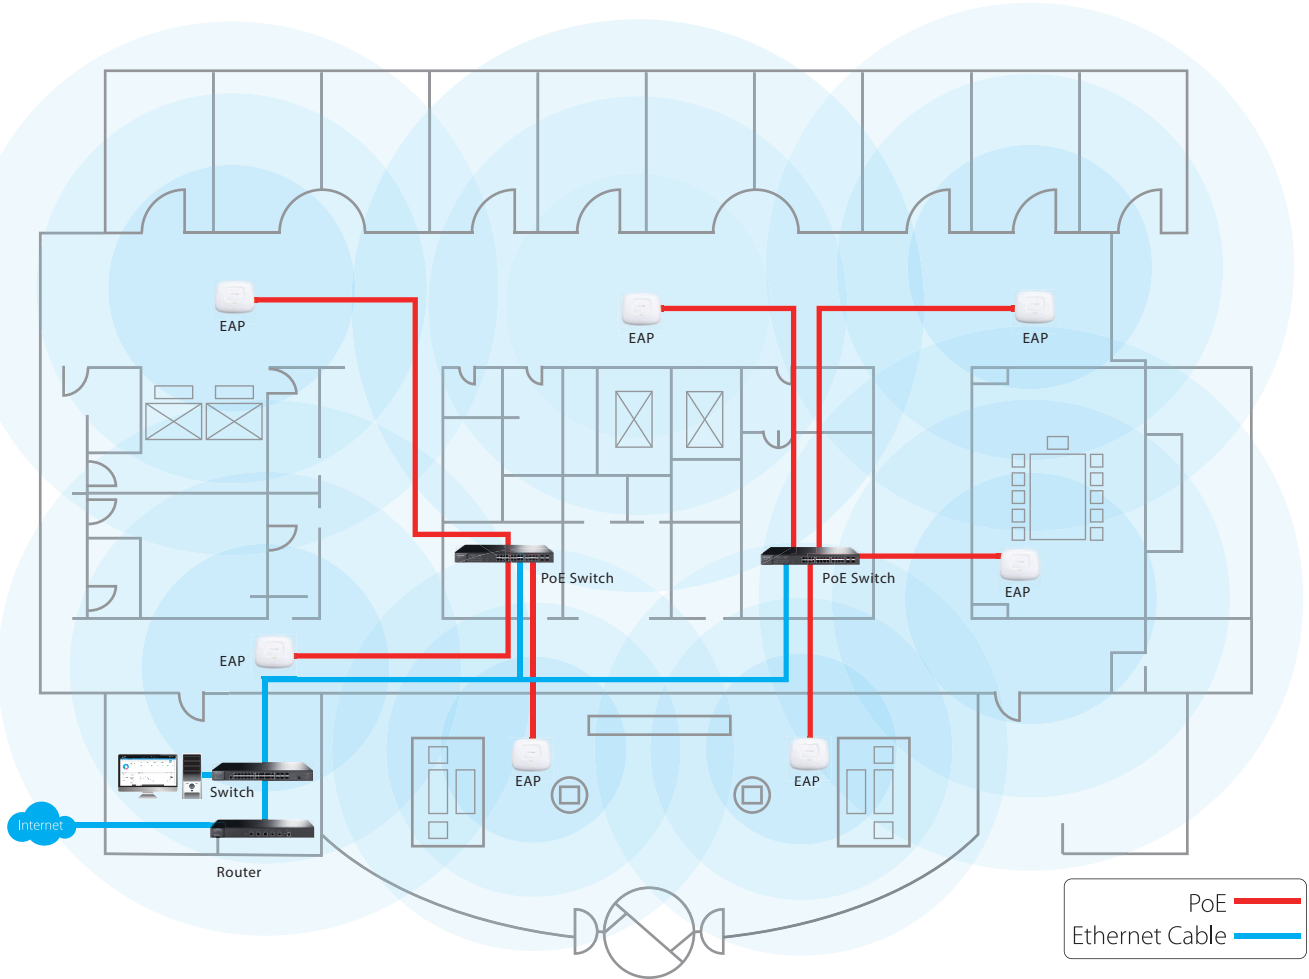

▣ **Typical Applications**

EAP120 is specially designed for the high-density, intensive demanding businesses environment, include campus, hotels, malls and offices.

WLAN Solution for Hotel as an Example