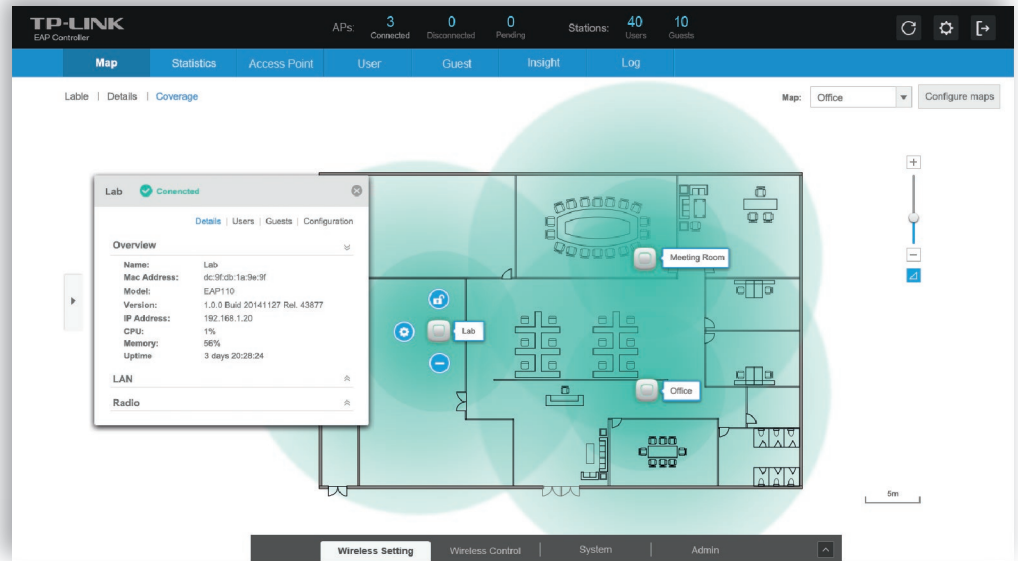

Standards

- IEEE 802.11b/g/n
- IEEE 802.3af

Functionality

- Multi-SSID
- Load Balance
- Wireless Schedule
- QoS (WMM)
- Automatic Channel Assignment
- Transmission Power Adjustment

Security

- Captive Portal Authentication
- Wireless MAC Address Filtering
- Isolation between Clients
- SSID to VLAN Mapping
- Rogue AP Detection
- 802.1X Support
- WEP, WPA/WPA2-PSK, WPA/WPA2-Enterprise Encryption

Hardware

- 1 Gigabit Ethernet Port
- 1 Console Port
- 2*4dBi Internal Antennas
- Dimensions: 7.1*7.1*1.9 in. (180*180*47.5mm)

Details:<http://www.tplink.com/en/Support/>
 German/Austrian/Swiss users are not included

EAP Controller Software – simple and scalable business Wi-Fi management

The EAP Controller Software enables administrators to manage hundreds of EAPs easily from any PC on the network. Includes such administrative features as centralized configuration, real-time monitoring, and graphical analysis of network traffic.

Real-time monitoring of your wireless network

- Directly view traffic on any individual AP on the network
- Graphical activity of clients connected to the network
- Visual analytics of overall network usage and traffic distribution